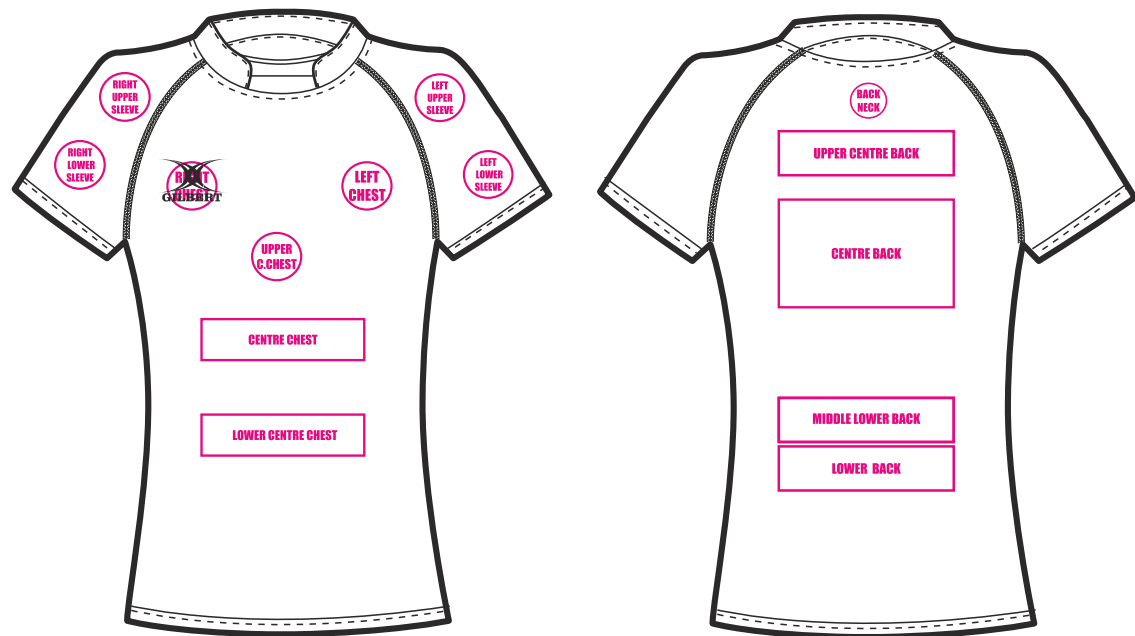

Style Name:	PRO PREMIUM SHIRT 2
Style ID Code:	GIL16-M-PRO
Purchase Code:	29569S
Order Number:	

Fabric Info

Pantone/Colour references:	
	130C
	BLACK
	
	
	

15mm HOOPS

N.B. PANTONE NUMBER FOR REFERENCE ONLY,
PLEASE REFER TO SWATCH CARD FOR ACTUAL COLOUR.

Size	Quantity	Number/Letters
2XS		
XS		
S		
M		
L		
XL		
2XL		
3XL		

Position	Left Chest	Right Chest	Upper Center Chest	Center Chest	Lower Center Chest	Right Upper Sleeve	Right Lower Sleeve	Left Upper Sleeve	Left Lower Sleeve
All logo position are as per artwork	 Crossley Heath Rugby			 www.HENDERSON-PROPERTY.CO.UK					
Application:	SUBLIMATION	SUBLIMATION		SUBLIMATION					
Logo colours:	BLK, 386C, 485C, 1788C, 122C, 186C, P. Blue C	WHITE		AS PER CMYK					
Logo size:	7cm WIDTH	8.5cm x 5.5cm		25cm WIDTH					

Position	Back Neck	Upper Center Back	Center Back	Middle Lower Back	Lower Back	Label	Hangtag	Additional Details
All logo position are as per artwork								
Application:		SUBLIMATION						
Logo colours:		WHT, BLK & 130C						
Logo size:		18cm HIGH						